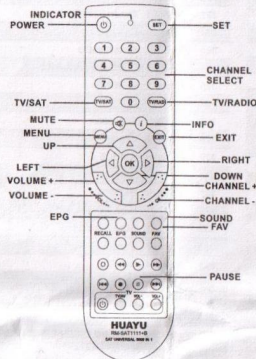

English

HUAYU® Universal Satellite Remote

Operating instruction

RM-SAT1111+B

Prelude

About this Remote controller

Panel Description

Installing the batteries

Open the battery lid and pay attention to the +/- marks. Insert two new AAA batteries (not supplied).

Note on batteries

A: Input Code

3. After that, please input the 3-digit code.

B: Auto Search

2. Point the remote to the SAT set;

C: Brand Searching

D: AUTOMATIC SEARCH FOR TV FUNCTION (4 TV BUTTONS)

Brand table

Key	1	2	3	4
Brand	STAR SAT	STAR COM	TECHNOSAT	ECHO STAR
Key	5	6	7	8
Brand	TOPFIELD	OPEN BOX	SUPER MAX	STRONG
Key	9	0		
Brand	HIVISION	HUMAX		

Specifications

www.huayu.cc

Russia

HUAYU® Руководство по использованию

Руководство по использованию универсального спутникового пульта ДУ

RM-SAT1111+B

Резюме продукции

RM-SAT1111 представляет собой универсальный пульт дистанционного управления приемниками спутникового ТВ нового поколения.

Описание панели

WWW.KRASPULT.RU