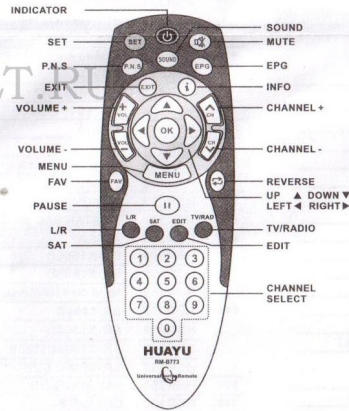

Panel Description

Installing the batteries

Open the battery lid and pay attention to the +/- marks. Insert two new AA(size 5) batteries (not supplied).

Note on batteries

- Do not mix old batteries with new ones or mix different types of batteries together.
- If the electrolyte leaks inside the battery compartment, clean it with a piece of cloth and replace the old batteries with new ones.
- To prevent the electrolyte from leaking, remove the batteries when you plan not to use the controller for a long period of time.
- Replaced with new batteries, previous setup will be saved. It has outage memory function.

A: Input Code

1. Please turn on SAT and make the remote face it.

3. After that, please input the 3-digit code.

B: Auto Search

2. Point the remote to the SAT set;

C: Code Display

Specifications

Operable distance: More than 8 meters.
Power requirement: Two size AAA batteries.
Dimensions: 161X46X25mm(w/h/d)
Mass: approx. 76.5g(not including batteries)

Service

If you have troubles in using the controller please contact us. We will do our best to service you. Please don't open the controller by yourself. We will not take the responsibility if you open it by yourself.

B0063383

www.huayu.cc

HUAYU

Руководство по использованию

Руководство по использованию универсального спутникового пульта ДУ

RM-B773

Резюме продукции

RM-B773 представляет собой универсальный пульт дистанционного управления приемниками

спутникового ТВ нового поколения.