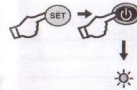

A: Input Code

1. Please turn on SAT and make the remote face it.