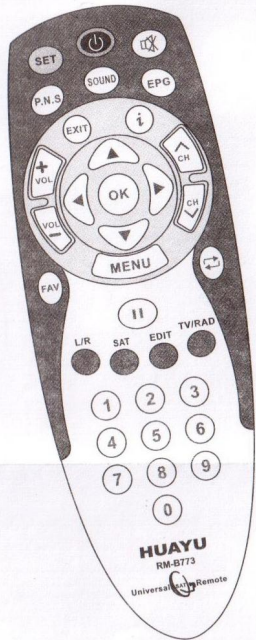

HUAYU
RM-B773

One-key
automatic
search code
setting

Universal Satellite Remote receiver

WWW.KRASPUL.TU

English

WWW.KRASPUL.TU
HUAYU Operating Instruction
Universal Satellite Remote receiver

RM-B773

Prelude

Thank you for using our products! It is our honour to serve you. Read the instructions carefully before using our products for convenience.

About this Remote controller

RM-B773 multi-function remote controller is the latest product for SAT. It can control almost all SAT made in China or abroad. It has functions of auto searching. With its beautiful body shape and working indicator, it is easy and convenient for you to handle.