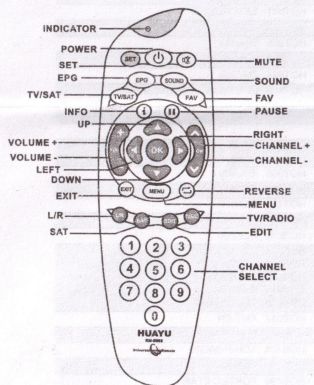

English

HUAYU®

Operating instruction

Universal Remote Receiver

RM-B988

Preface

About this Remote controller

Panel Description

Installing the batteries

Open the battery lid and pay attention to the +/- marks. Insert two new AA(size 5) batteries (not supplied).

Note on batteries

WWW.KRASPULTRU

A: Input Code

3. After that, please input the 3-digit code.

B: Auto Search

2. Point the remote to the SAT set;

C: Code Display

D: Brand Searching

Brand table

Key	1	2	3	4
Brand	STAR SAT	STAR COM	TECHNOSAT	ECHO STAR
Key	5	6	7	8
Brand	TOPFIELD	OPEN BOX	SUPER MAX	STRONG
Key	9	0		
Brand	HVISION	HUMAX		

Specifications

WWW.KRASPULTRU

Russia

HUAYU®

Руководство по использованию

Руководство по использованию универсального спутникового пульта ДУ

RM-B988

Резюме продукции

RM-B988 представляет собой универсальный пульт дистанционного управления приемниками спутникового ТВ нового поколения.

Описание панели